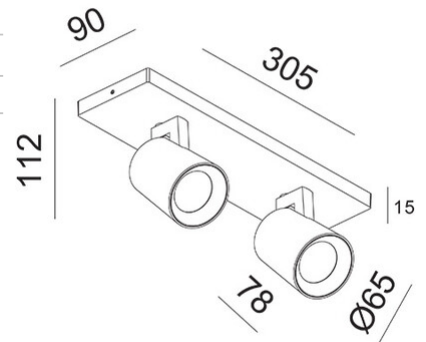

Modo

Available with one, two, three or four lights. Slightly conical shaped aluminum body. Modo is a family of wall or ceiling fixtures with lampholder for GU10 LED bulb not supplied, which allows you to choose the most suitable optic. Furthermore, being adjustable, it allows you to direct the light beam in a specific direction. Suitable for residential and commercial environments.

Code	3451-82-212
Type	Spotlight
Designer	S.T. Fabas Luce
Eancode	8019282112112
Customs tariff	94051190
Color	Brushed aluminum
Material	Die-cast aluminum structure
IP	IP20
IK	08
Insulation Class	 CL1
Operating ambient temperature	+5°C + 35°C
Years of warranty	3
Item Dimensions	305x90x112mm - 0.58kg
Packaging Dimensions	310x100x130mm - 0.75kg
	Light Source 1
Light source	GU10 2x 10W Not included
	Electrical specifications 1
Input Voltage	Max 250V AC