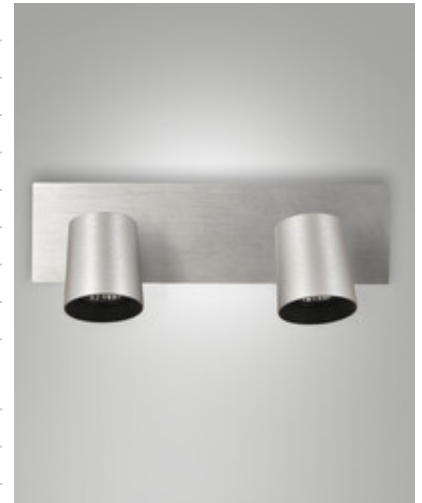

Modo

Available with one, two, three or four lights. Slightly conical shaped aluminum body. Modo is a family of wall or ceiling fixtures with lampholder for GU10 LED bulb not supplied, which allows you to choose the most suitable optic. Furthermore, being adjustable, it allows you to direct the light beam in a specific direction. Suitable for residential and commercial environments.

Code	3451-82-212
Type	Spotlight
Designer	S.T. Fabas Luce
Eancode	8019282112112
Customs tariff	94051190
Color	Brushed aluminum
Material	Die-cast aluminum structure
IP	IP20
IK	08
Insulation Class	 CL1
Operating ambient temperature	+5°C + 35°C
Years of warranty	3
Item Dimensions	305x90x112mm - 0.58kg
Packaging Dimensions	310x100x130mm - 0.75kg
	Light Source 1
Light source	GU10 2x 10W Not included
	Electrical specifications 1
Input Voltage	Max 250V AC