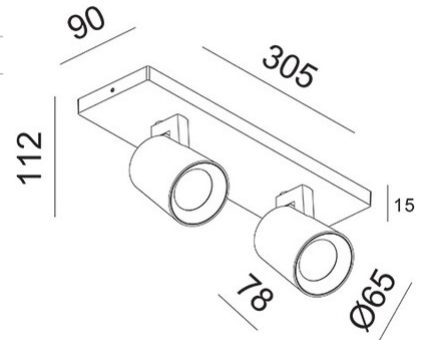

Modo

Available with one, two, three or four lights. Slightly conical shaped aluminum body. Modo is a family of wall or ceiling fixtures with lampholder for GU10 LED bulb not supplied, which allows you to choose the most suitable optic. Furthermore, being adjustable, it allows you to direct the light beam in a specific direction. Suitable for residential and commercial environments.

Code	3451-82-102
Type	Spotlight
Designer	S.T. Fabas Luce
Eancode	8019282112105
Customs tariff	94051190
Color	White
Material	Die-cast aluminum structure
IP	IP20
IK	08
Insulation Class	 CL1
Years of warranty	3
Item Dimensions	305x90x112mm - 0.58kg
Packaging Dimensions	310x100x130mm - 0.75kg
	Light Source 1
Light source	GU10 2x 10W Not included
	Electrical specifications 1
Input Voltage	Max 250V AC