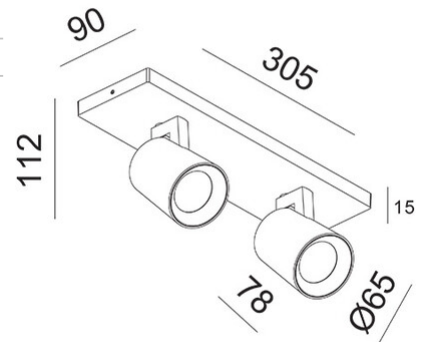

Modo

Available with one, two, three or four lights. Slightly conical shaped aluminum body. Modo is a family of wall or ceiling fixtures with lampholder for GU10 LED bulb not supplied, which allows you to choose the most suitable optic. Furthermore, being adjustable, it allows you to direct the light beam in a specific direction. Suitable for residential and commercial environments.

Code	3451-82-102
Type	Spotlight
Designer	S.T. Fabas Luce
Eancode	8019282112105
Customs tariff	94051190
Color	White
Material	Die-cast aluminum structure
IP	IP20
IK	08
Insulation Class	 CL1
Years of warranty	3
Item Dimensions	305x90x112mm - 0.58kg
Packaging Dimensions	310x100x130mm - 0.75kg
	Light Source 1
Light source	GU10 2x 10W Not included
	Electrical specifications 1
Input Voltage	Max 250V AC