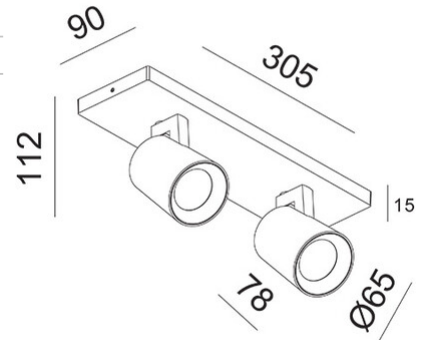

Modo

Available with one, two, three or four lights. Slightly conical shaped aluminum body. Modo is a family of wall or ceiling fixtures with lampholder for GU10 LED bulb not supplied, which allows you to choose the most suitable optic. Furthermore, being adjustable, it allows you to direct the light beam in a specific direction. Suitable for residential and commercial environments.

Code	3451-82-101
Type	Spotlight
Designer	S.T. Fabas Luce
Eancode	8019282539384
Customs tariff	94051190
Color	Black
Material	Die-cast aluminum structure
IP	IP20
IK	08
Insulation Class	 CL1
Operating ambient temperature	+5°C + 35°C
Item Dimensions	305x90x112mm - 0.58kg
Packaging Dimensions	310x100x130mm - 0.75kg
	Light Source 1
Light source	GU10 2x 10W Not included
	Electrical specifications 1
Input Voltage	Max 250V AC