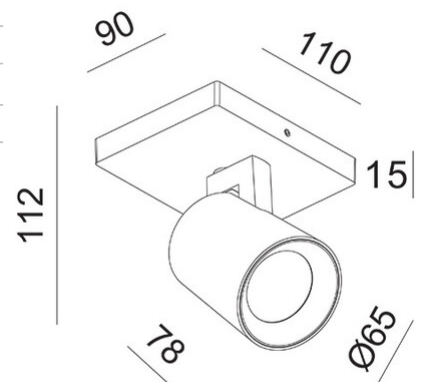

Modo

Available with one, two, three or four lights. Slightly conical shaped aluminum body. Modo is a family of wall or ceiling fixtures with lampholder for GU10 LED bulb not supplied, which allows you to choose the most suitable optic. Furthermore, being adjustable, it allows you to direct the light beam in a specific direction. Suitable for residential and commercial environments.

Code	3451-81-212
Type	Spotlight
Designer	S.T. Fabas Luce
Eancode	8019282112099
Customs tariff	94051190
Color	Brushed aluminum
Material	Die-cast aluminum structure
IP	IP20
IK	08
Insulation Class	 CL1
Operating ambient temperature	+5°C + 35°C
Years of warranty	3
Item Dimensions	90x110x112mm - 0.25kg
Packaging Dimensions	100x120x130mm - 0.33kg
	Light Source 1
Light source	GU10 1x 10W Not included
	Electrical specifications 1
Input Voltage	Max 250V AC