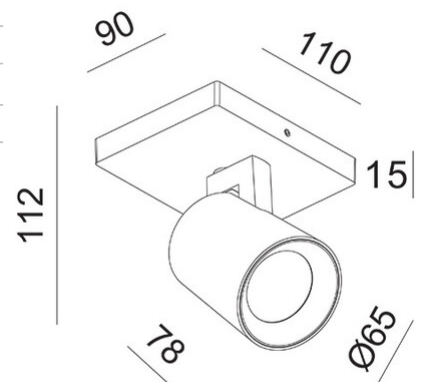

Modo

Available with one, two, three or four lights. Slightly conical shaped aluminum body. Modo is a family of wall or ceiling fixtures with lampholder for GU10 LED bulb not supplied, which allows you to choose the most suitable optic. Furthermore, being adjustable, it allows you to direct the light beam in a specific direction. Suitable for residential and commercial environments.

Code	3451-81-102
Type	Spotlight
Designer	S.T. Fabas Luce
Eancode	8019282112082
Customs tariff	94051190
Color	White
Material	Die-cast aluminum structure
IP	IP20
IK	08
Insulation Class	 CL1
Operating ambient temperature	+5°C + 35°C
Years of warranty	3
Item Dimensions	90x110x112mm - 0.25kg
Packaging Dimensions	100x120x130mm - 0.33kg
	Light Source 1
Light source	GU10 1x 10W Not included
	Electrical specifications 1
Input Voltage	Max 250V AC