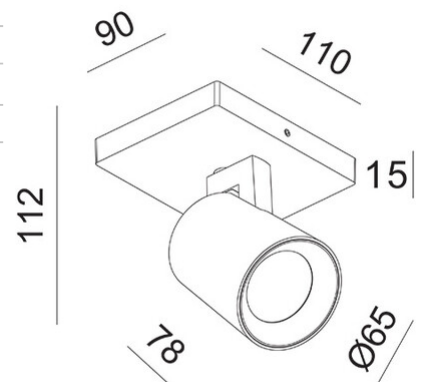

Modo

Available with one, two, three or four lights. Slightly conical shaped aluminum body. Modo is a family of wall or ceiling fixtures with lampholder for GU10 LED bulb not supplied, which allows you to choose the most suitable optic. Furthermore, being adjustable, it allows you to direct the light beam in a specific direction. Suitable for residential and commercial environments.

Code	3451-81-102
Type	Spotlight
Designer	S.T. Fabas Luce
Eancode	8019282112082
Customs tariff	94051190
Color	White
Material	Die-cast aluminum structure
IP	IP20
IK	08
Insulation Class	
Operating ambient temperature	+5°C + 35°C
Years of warranty	3
Item Dimensions	90x110x112mm - 0.25kg
Packaging Dimensions	100x120x130mm - 0.33kg
	Light Source 1
Light source	GU10 1x 35W Not included
	Electrical specifications 1
Input Voltage	Max 250V AC