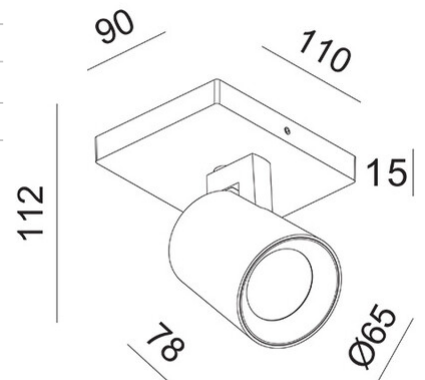

Modo

Available with one, two, three or four lights. Slightly conical shaped aluminum body. Modo is a family of wall or ceiling fixtures with lampholder for GU10 LED bulb not supplied, which allows you to choose the most suitable optic. Furthermore, being adjustable, it allows you to direct the light beam in a specific direction. Suitable for residential and commercial environments.

Code	3451-81-101
Type	Spotlight
Designer	S.T. Fabas Luce
Eancode	8019282539377
Customs tariff	94051190
Color	Black
Material	Die-cast aluminum structure
IP	IP20
IK	08
Insulation Class	 CL1
Operating ambient temperature	+5°C + 35°C
Years of warranty	3
Item Dimensions	90x110x112mm - 0.25kg
Packaging Dimensions	100x120x130mm - 0.33kg
	Light Source 1
Light source	GU10 1x 10W Not included
	Electrical specifications 1
Input Voltage	Max 250V AC