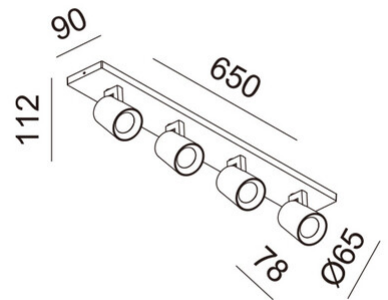

Modo

Available with one, two, three or four lights. Slightly conical shaped aluminum body. Modo is a family of wall or ceiling fixtures with lampholder for GU10 LED bulb not supplied, which allows you to choose the most suitable optic. Furthermore, being adjustable, it allows you to direct the light beam in a specific direction. Suitable for residential and commercial environments.

Code	3451-80-212
Type	Spotlight
Designer	S.T. Fabas Luce
Eancode	8019282556954
Customs tariff	94051190
Color	Brushed aluminum
Material	Die-cast aluminum structure
IP	IP20
Insulation Class	 CL1
Item Dimensions	650x90x112mm - 1.2kg
Packaging Dimensions	655x90x125mm - 1.5kg
	Light Source 1
Light source	GU10 4x 10W Not included
	Electrical specifications 1
Input Voltage	230V AC 50Hz