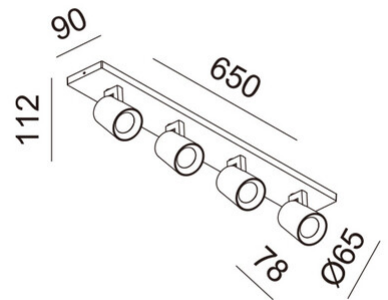

Modo

Available with one, two, three or four lights. Slightly conical shaped aluminum body. Modo is a family of wall or ceiling fixtures with lampholder for GU10 LED bulb not supplied, which allows you to choose the most suitable optic. Furthermore, being adjustable, it allows you to direct the light beam in a specific direction. Suitable for residential and commercial environments.

Code	3451-80-101
Type	Spotlight
Designer	S.T. Fabas Luce
Eancode	8019282556930
Customs tariff	94051190
Color	Black
Material	Die-cast aluminum structure
IP	IP20
Insulation Class	 CL1
Item Dimensions	950x90x112mm - 1.2kg
Packaging Dimensions	655x95x135mm - 1.6kg
	Light Source 1
Light source	GU10 4x 10W Not included
	Electrical specifications 1
Input Voltage	230V AC 50Hz