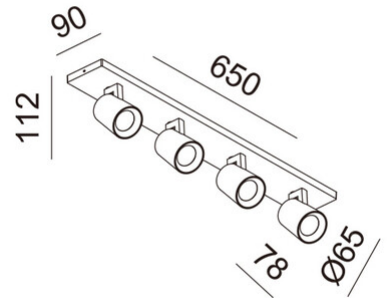

Modo

Available with one, two, three or four lights. Slightly conical shaped aluminum body. Modo is a family of wall or ceiling fixtures with lampholder for GU10 LED bulb not supplied, which allows you to choose the most suitable optic. Furthermore, being adjustable, it allows you to direct the light beam in a specific direction. Suitable for residential and commercial environments.

Code	3451-80-101
Type	Spotlight
Designer	S.T. Fabas Luce
Eancode	8019282556930
Customs tariff	94051190
Color	Black
Material	Die-cast aluminum structure
IP	IP20
Insulation Class	 CL1
Item Dimensions	950x90x112mm - 1.2kg
Packaging Dimensions	655x95x135mm - 1.6kg
	Light Source 1
Light source	GU10 4x 10W Not included
	Electrical specifications 1
Input Voltage	230V AC 50Hz