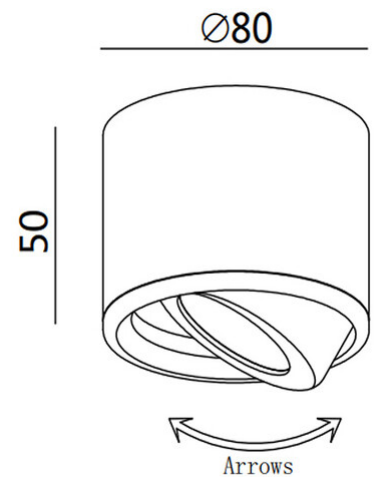

Anzio

Code	3430-79-119
Type	Spotlight
Designer	S.T. Fabas Luce
Eancode	8019282572411
Customs tariff	94051190
Color	Satined brass
Material	Aluminum frame
IP	IP20
IK	08
Insulation Class	 CL1
Operating ambient temperature	+5°C + 35°C
Years of warranty	2
Item Dimensions	50mm Ø80mm - 0.22kg
Packaging Dimensions	90x90x70mm - 0.26kg
Light Source 1	
Light source	LED Built-in
LED Characteristics	COB
Light Source Lumen	540 lm
Item Lumen	512 lm
Color Temperature	CCT (2700K 3000K 4000K)
Minimum CRI	>80
Energy Efficiency Class	
Electrical specifications 1	
Input Voltage	220/240V AC 50/60Hz
Total Absorbed Power	6W
Driver	Included