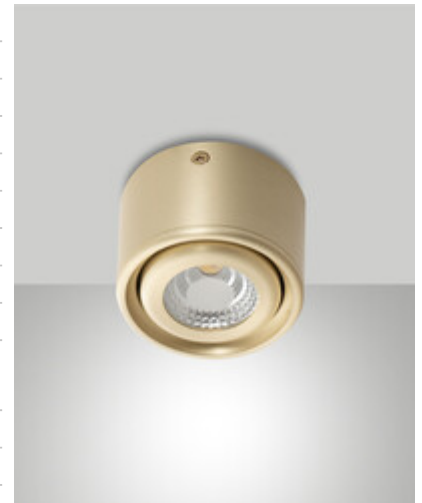

Anzio

Code	3430-79-119
Type	Spotlight
Designer	S.T. Fabas Luce
Eancode	8019282572411
Customs tariff	94051190
Color	Satined brass
Material	Aluminum frame
IP	IP20
IK	08
Insulation Class	 CL1
Operating ambient temperature	+5°C + 35°C
Years of warranty	2
Item Dimensions	50mm Ø80mm - 0.22kg
Packaging Dimensions	90x90x70mm - 0.26kg
Light Source 1	
Light source	LED Built-in
LED Characteristics	COB
Light Source Lumen	540 lm
Item Lumen	512 lm
Color Temperature	CCT (2700K 3000K 4000K)
Minimum CRI	>80
Energy Efficiency Class	
Electrical specifications 1	
Input Voltage	220/240V AC 50/60Hz
Total Absorbed Power	6W
Driver	Included