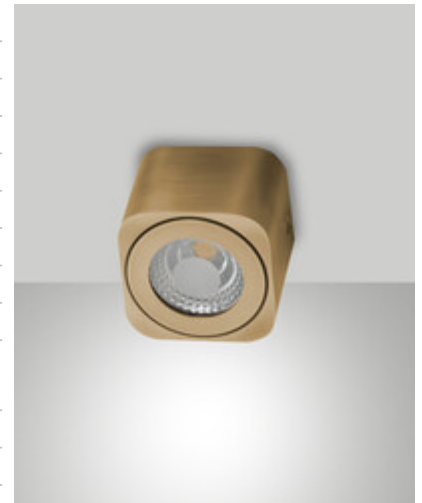

Palmi

Code	3429-79-179
Type	Spotlight
Designer	S.T. Fabas Luce
Eancode	8019282572374
Customs tariff	94051190
Color	Satined bronze
Material	Aluminum frame
IP	IP20
IK	08
Insulation Class	 CL1
Operating ambient temperature	+5°C + 35°C
Years of warranty	2
Item Dimensions	65x65x50mm - 0.25kg
Packaging Dimensions	90x90x70mm - 0.29kg
Light Source 1	
Light source	LED Built-in
LED Characteristics	COB
Light Source Lumen	540 lm
Item Lumen	512 lm
Color Temperature	CCT (2700K 3000K 4000K)
Minimum CRI	>80
Energy Efficiency Class	
Electrical specifications 1	
Input Voltage	220/240V AC 50/60Hz
Total Absorbed Power	6W
Driver	Included