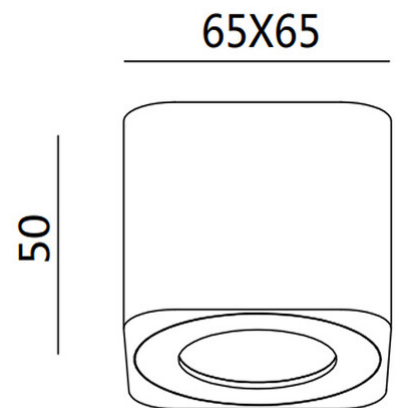

Palmi

Code	3429-79-179
Type	Spotlight
Designer	S.T. Fabas Luce
Eancode	8019282572374
Customs tariff	94051190
Color	Satined bronze
Material	Aluminum frame
IP	IP20
IK	08
Insulation Class	 CL1
Operating ambient temperature	+5°C + 35°C
Years of warranty	2
Item Dimensions	65x65x50mm - 0.25kg
Packaging Dimensions	90x90x70mm - 0.29kg
Light Source 1	
Light source	LED Built-in
LED Characteristics	COB
Light Source Lumen	540 lm
Item Lumen	512 lm
Color Temperature	CCT (2700K 3000K 4000K)
Minimum CRI	>80
Energy Efficiency Class	
Electrical specifications 1	
Input Voltage	220/240V AC 50/60Hz
Total Absorbed Power	6W
Driver	Included