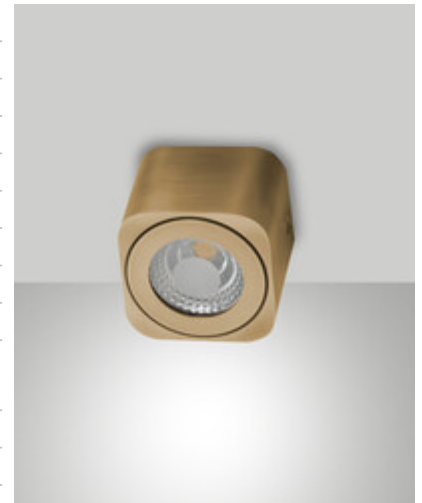

# Palmi

<b>Code</b>	<b>3429-79-179</b>
<b>Type</b>	Spotlight
<b>Designer</b>	S.T. Fabas Luce
<b>Eancode</b>	8019282572374
<b>Customs tariff</b>	94051190
<b>Color</b>	Satined bronze
<b>Material</b>	Aluminum frame
<b>IP</b>	IP20
<b>IK</b>	08
<b>Insulation Class</b>	 CL1
<b>Operating ambient temperature</b>	+5°C + 35°C
<b>Years of warranty</b>	2
<b>Item Dimensions</b>	65x65x50mm - 0.25kg
<b>Packaging Dimensions</b>	90x90x70mm - 0.29kg
<b>Light Source 1</b>	
<b>Light source</b>	LED Built-in
<b>LED Characteristics</b>	COB
<b>Light Source Lumen</b>	540 lm
<b>Item Lumen</b>	512 lm
<b>Color Temperature</b>	CCT (2700K 3000K 4000K)
<b>Minimum CRI</b>	>80
<b>Energy Efficiency Class</b>	
<b>Electrical specifications 1</b>	
<b>Input Voltage</b>	220/240V AC 50/60Hz
<b>Total Absorbed Power</b>	6W
<b>Driver</b>	Included