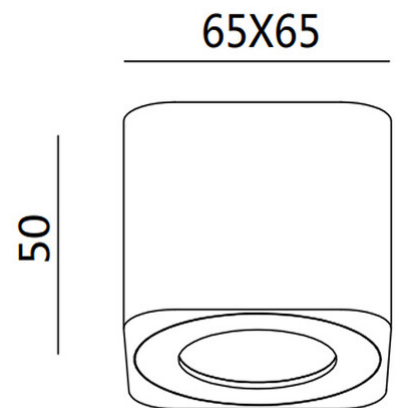

# Palmi

<b>Code</b>	<b>3429-79-179</b>
<b>Type</b>	Spotlight
<b>Designer</b>	S.T. Fabas Luce
<b>Eancode</b>	8019282572374
<b>Customs tariff</b>	94051190
<b>Color</b>	Satined bronze
<b>Material</b>	Aluminum frame
<b>IP</b>	IP20
<b>IK</b>	08
<b>Insulation Class</b>	 CL1
<b>Operating ambient temperature</b>	+5°C + 35°C
<b>Years of warranty</b>	2
<b>Item Dimensions</b>	65x65x50mm - 0.25kg
<b>Packaging Dimensions</b>	90x90x70mm - 0.29kg
<b>Light Source 1</b>	
<b>Light source</b>	LED Built-in
<b>LED Characteristics</b>	COB
<b>Light Source Lumen</b>	540 lm
<b>Item Lumen</b>	512 lm
<b>Color Temperature</b>	CCT (2700K 3000K 4000K)
<b>Minimum CRI</b>	>80
<b>Energy Efficiency Class</b>	
<b>Electrical specifications 1</b>	
<b>Input Voltage</b>	220/240V AC 50/60Hz
<b>Total Absorbed Power</b>	6W
<b>Driver</b>	Included