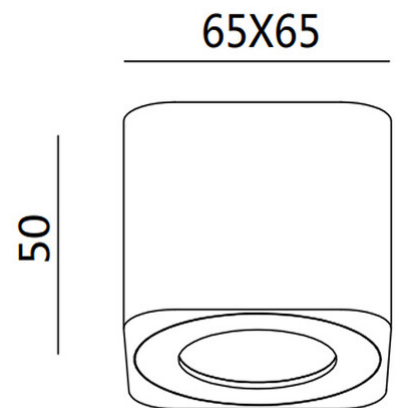

Palmi

Code	3429-79-119
Type	Spotlight
Designer	S.T. Fabas Luce
Eancode	8019282572367
Customs tariff	94051190
Color	Satined brass
Material	Aluminum frame
IP	IP20
IK	08
Insulation Class	 CL1
Operating ambient temperature	+5°C + 35°C
Years of warranty	2
Item Dimensions	65x65x50mm - 0.25kg
Packaging Dimensions	90x90x70mm - 0.29kg
Light Source 1	
Light source	LED Built-in
LED Characteristics	COB
Light Source Lumen	540 lm
Item Lumen	512 lm
Color Temperature	CCT (2700K 3000K 4000K)
Minimum CRI	>80
Energy Efficiency Class	
Electrical specifications 1	
Input Voltage	220/240V AC 50/60Hz
Total Absorbed Power	6W
Driver	Included