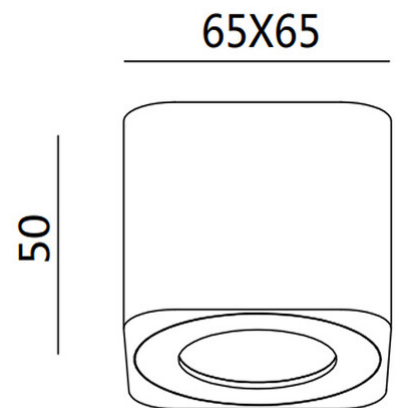

Palmi

Code	3429-79-115
Type	Spotlight
Designer	S.T. Fabas Luce
Eancode	8019282572350
Customs tariff	94051190
Color	Gun metal
Material	Aluminum frame
IP	IP20
IK	08
Insulation Class	 CL1
Operating ambient temperature	+5°C + 35°C
Years of warranty	2
Item Dimensions	65x65x50mm - 0.25kg
Packaging Dimensions	90x90x70mm - 0.29kg
Light Source 1	
Light source	LED Built-in
LED Characteristics	COB
Light Source Lumen	540 lm
Item Lumen	512 lm
Color Temperature	CCT (2700K 3000K 4000K)
Minimum CRI	>80
Energy Efficiency Class	
Electrical specifications 1	
Input Voltage	220/240V AC 50/60Hz
Total Absorbed Power	6W
Driver	Included