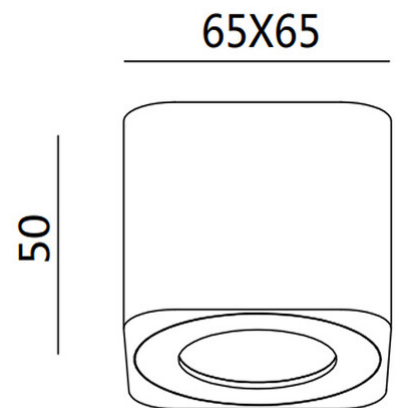

Palmi

Code	3429-79-102
Type	Spotlight
Designer	S.T. Fabas Luce
Eancode	8019282572343
Customs tariff	94051190
Color	White
Material	Aluminum frame
IP	IP20
IK	08
Insulation Class	 CL1
Operating ambient temperature	+5°C + 35°C
Years of warranty	2
Item Dimensions	65x65x50mm - 0.25kg
Packaging Dimensions	90x90x70mm - 0.29kg
Light Source 1	
Light source	LED Built-in
LED Characteristics	COB
Light Source Lumen	540 lm
Item Lumen	512 lm
Color Temperature	CCT (2700K 3000K 4000K)
Minimum CRI	>80
Energy Efficiency Class	
Electrical specifications 1	
Input Voltage	220/240V AC 50/60Hz
Total Absorbed Power	6W
Driver	Included