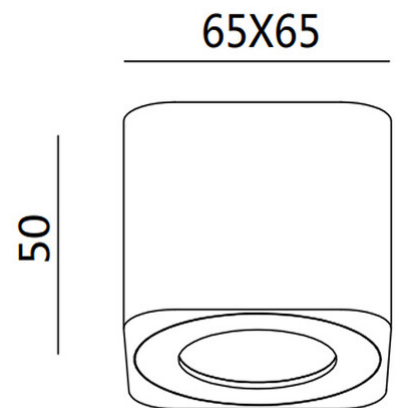

# Palmi

<b>Code</b>	<b>3429-79-102</b>
<b>Type</b>	Spotlight
<b>Designer</b>	S.T. Fabas Luce
<b>Eancode</b>	8019282572343
<b>Customs tariff</b>	94051190
<b>Color</b>	White
<b>Material</b>	Aluminum frame
<b>IP</b>	IP20
<b>IK</b>	08
<b>Insulation Class</b>	 CL1
<b>Operating ambient temperature</b>	+5°C + 35°C
<b>Years of warranty</b>	2
<b>Item Dimensions</b>	65x65x50mm - 0.25kg
<b>Packaging Dimensions</b>	90x90x70mm - 0.29kg
<b>Light Source 1</b>	
<b>Light source</b>	LED Built-in
<b>LED Characteristics</b>	COB
<b>Light Source Lumen</b>	540 lm
<b>Item Lumen</b>	512 lm
<b>Color Temperature</b>	CCT (2700K 3000K 4000K)
<b>Minimum CRI</b>	>80
<b>Energy Efficiency Class</b>	
<b>Electrical specifications 1</b>	
<b>Input Voltage</b>	220/240V AC 50/60Hz
<b>Total Absorbed Power</b>	6W
<b>Driver</b>	Included