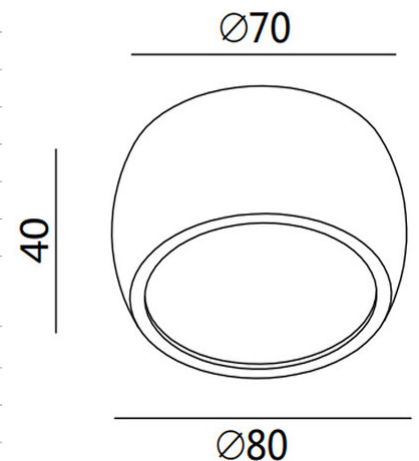

Vasto

Code	3428-79-282
Type	Spotlight
Designer	S.T. Fabas Luce
Eancode	8019282572336
Customs tariff	94051190
Color	Anthracite
Material	Aluminum frame
IP	IP20
IK	08
Insulation Class	 CL1
Operating ambient temperature	+5°C + 35°C
Years of warranty	2
Item Dimensions	40mm Ø80mm - 0.2kg
Packaging Dimensions	90x90x70mm - 0.22kg
Light Source 1	
Light source	LED Built-in
LED Characteristics	SMD
Light Source Lumen	630 lm
Item Lumen	470 lm
Color Temperature	CCT (2700K 3000K 4000K)
Minimum CRI	>80
Energy Efficiency Class	
Electrical specifications 1	
Input Voltage	220/240V AC 50/60Hz
Total Absorbed Power	7W
Driver	Included