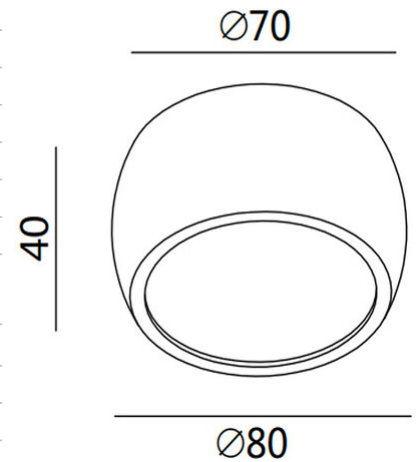

Vasto

Code	3428-79-179
Type	Spotlight
Designer	S.T. Fabas Luce
Eancode	8019282572329
Customs tariff	94051190
Color	Satined bronze
Material	Aluminum frame
IP	IP20
IK	08
Insulation Class	 CL1
Operating ambient temperature	+5°C + 35°C
Years of warranty	2
Item Dimensions	40mm Ø80mm - 0.2kg
Packaging Dimensions	90x90x70mm - 0.22kg
Light Source 1	
Light source	LED Built-in
LED Characteristics	SMD
Light Source Lumen	630 lm
Item Lumen	470 lm
Color Temperature	CCT (2700K 3000K 4000K)
Minimum CRI	>80
Energy Efficiency Class	
Electrical specifications 1	
Input Voltage	220/240V AC 50/60Hz
Total Absorbed Power	7W
Driver	Included