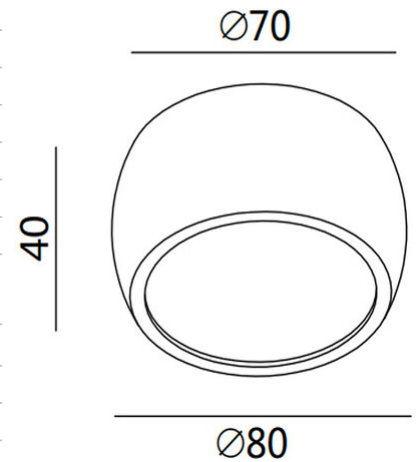

Vasto

Code	3428-79-119
Type	Spotlight
Designer	S.T. Fabas Luce
Eancode	8019282572312
Customs tariff	94051190
Color	Satined brass
Material	Aluminum frame
IP	IP20
IK	08
Insulation Class	 CL1
Operating ambient temperature	+5°C + 35°C
Years of warranty	2
Item Dimensions	40mm Ø80mm - 0.2kg
Packaging Dimensions	90x90x70mm - 0.22kg
Light Source 1	
Light source	LED Built-in
LED Characteristics	SMD
Light Source Lumen	630 lm
Item Lumen	470 lm
Color Temperature	CCT (2700K 3000K 4000K)
Minimum CRI	>80
Energy Efficiency Class	
Electrical specifications 1	
Input Voltage	220/240V AC 50/60Hz
Total Absorbed Power	7W
Driver	Included