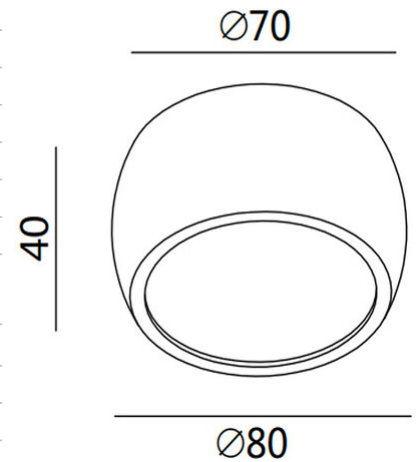

Vasto

Code	3428-79-115
Type	Spotlight
Designer	S.T. Fabas Luce
Eancode	8019282572305
Customs tariff	94051190
Color	Gun metal
Material	Aluminum frame
IP	IP20
IK	08
Insulation Class	 CL1
Operating ambient temperature	+5°C + 35°C
Years of warranty	2
Item Dimensions	40mm Ø80mm - 0.2kg
Packaging Dimensions	90x90x70mm - 0.22kg
Light Source 1	
Light source	LED Built-in
LED Characteristics	SMD
Light Source Lumen	630 lm
Item Lumen	470 lm
Color Temperature	CCT (2700K 3000K 4000K)
Minimum CRI	>80
Energy Efficiency Class	
Electrical specifications 1	
Input Voltage	220/240V AC 50/60Hz
Total Absorbed Power	7W
Driver	Included