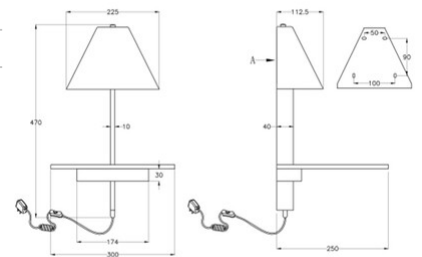

Goodnight

Code	3417-20-102
Type	Wall lamp
Designer	MBDO
Eancode	8019282095668
Customs tariff	94051190
Color	White
Material	Metal frame and blown glass
IP	IP20
Insulation Class	
Item Dimensions	300x250x470mm - 2.1kg
Packaging Dimensions	350x330x520mm - 3kg
	Light Source 1
Light source	LED 8W Included
Power Pack Type	Push dimmer
Item Lumen	720 lm
Color Temperature	Warm white 3000K
	Electrical specifications 1
Input Voltage	230V AC 50Hz