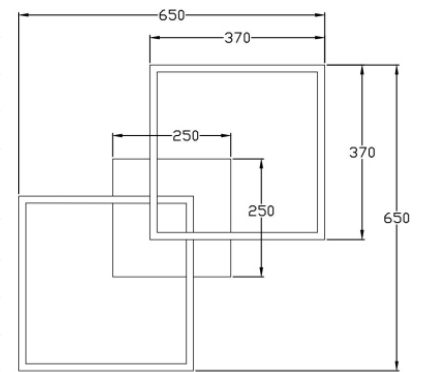

# Bard

<b>Code</b>	<b>3394-65-101</b>
<b>Type</b>	Ceiling lamp
<b>Designer</b>	S.T. Fabas Luce
<b>Eancode</b>	8019282545668
<b>Customs tariff</b>	94051190
<b>Color</b>	Black
<b>Material</b>	Metal and methacrylate frame
<b>IP</b>	IP20
<b>Insulation Class</b>	
<b>Smartluce</b>	 Compatible
<b>Item Dimensions</b>	650x650x110mm - 2.2kg
<b>Packaging Dimensions</b>	720x720x140mm - 3.6kg
<b>Light Source 1</b>	
<b>Light source</b>	LED Included
<b>Item Lumen</b>	5180 lm
<b>Color Temperature</b>	Warm white 3000K
<b>Energy Efficiency Class</b>	
<b>Electrical specifications 1</b>	
<b>Input Voltage</b>	230 Vac 50Hz
<b>Total Absorbed Power</b>	52W
<b>Control System</b>	Phase cut dimmable