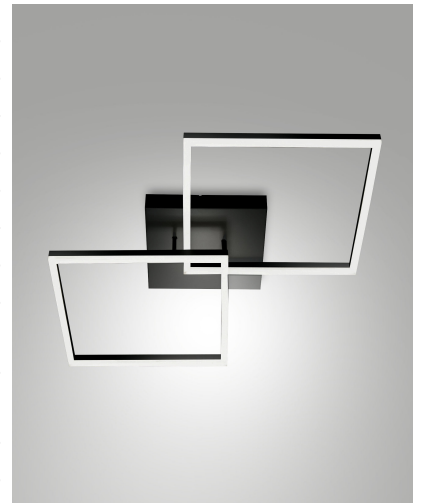

# Bard

<b>Code</b>	<b>3394-65-101</b>
<b>Type</b>	Ceiling lamp
<b>Designer</b>	S.T. Fabas Luce
<b>Eancode</b>	8019282545668
<b>Customs tariff</b>	94051190
<b>Color</b>	Black
<b>Material</b>	Metal and methacrylate frame
<b>IP</b>	IP20
<b>Insulation Class</b>	
<b>Smartluce</b>	 Compatible
<b>Item Dimensions</b>	650x650x110mm - 2.2kg
<b>Packaging Dimensions</b>	720x720x140mm - 3.6kg
<b>Light Source 1</b>	
<b>Light source</b>	LED Included
<b>Item Lumen</b>	5180 lm
<b>Color Temperature</b>	Warm white 3000K
<b>Energy Efficiency Class</b>	
<b>Electrical specifications 1</b>	
<b>Input Voltage</b>	230 Vac 50Hz
<b>Total Absorbed Power</b>	52W
<b>Control System</b>	Phase cut dimmable