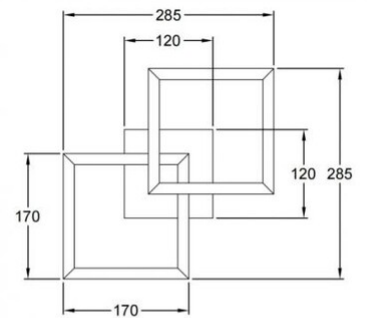

Bard

Wall or ceiling mounting

Code	3394-28-282
Type	Wall lamp
Designer	S.T. Fabas Luce
Eancode	8019282546702
Customs tariff	94051190
Color	Anthracite grey
Material	Metal and methacrylate frame
IP	IP20
IK	05
Insulation Class	 CL1
Item Dimensions	285x285x105mm - 0.87kg
Packaging Dimensions	345x345x120mm - 1.2kg
Light Source 1	
Light source	LED Built-in
Light Source Lumen	2160 lm
Color Temperature	Warm white 3000K
Energy Efficiency Class	
Electrical specifications 1	
Input Voltage	230V AC 50Hz
Total Absorbed Power	21W
Control System	Phase cut dimmable