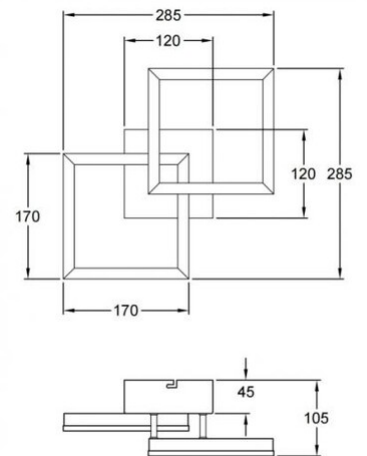

# Bard

Wall or ceiling mounting

<b>Code</b>	<b>3394-28-102</b>
<b>Type</b>	Wall lamp
<b>Designer</b>	S.T. Fabas Luce
<b>Eancode</b>	8019282545712
<b>Customs tariff</b>	94051190
<b>Color</b>	White
<b>Material</b>	Metal and methacrylate frame
<b>IP</b>	IP20
<b>IK</b>	05
<b>Insulation Class</b>	 CL1
<b>Item Dimensions</b>	285x285x105mm - 0.87kg
<b>Packaging Dimensions</b>	345x345x140mm - 1.2kg
<b>Light Source 1</b>	
<b>Light source</b>	LED Built-in
<b>Light Source Lumen</b>	2160 lm
<b>Color Temperature</b>	Warm white 3000K
<b>Energy Efficiency Class</b>	
<b>Electrical specifications 1</b>	
<b>Input Voltage</b>	230V AC 50Hz
<b>Total Absorbed Power</b>	21W
<b>Control System</b>	Phase cut dimmable