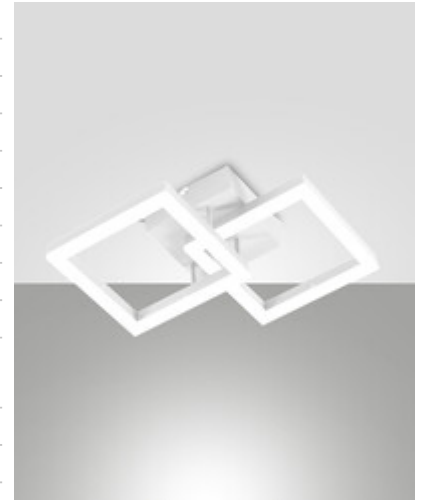

# Bard

Wall or ceiling mounting

<b>Code</b>	<b>3394-28-102</b>
<b>Type</b>	Wall lamp
<b>Designer</b>	S.T. Fabas Luce
<b>Eancode</b>	8019282545712
<b>Customs tariff</b>	94051190
<b>Color</b>	White
<b>Material</b>	Metal and methacrylate frame
<b>IP</b>	IP20
<b>IK</b>	05
<b>Insulation Class</b>	 CL1
<b>Item Dimensions</b>	285x285x105mm - 0.87kg
<b>Packaging Dimensions</b>	345x345x140mm - 1.2kg
<b>Light Source 1</b>	
<b>Light source</b>	LED Built-in
<b>Light Source Lumen</b>	2160 lm
<b>Color Temperature</b>	Warm white 3000K
<b>Energy Efficiency Class</b>	
<b>Electrical specifications 1</b>	
<b>Input Voltage</b>	230V AC 50Hz
<b>Total Absorbed Power</b>	21W
<b>Control System</b>	Phase cut dimmable