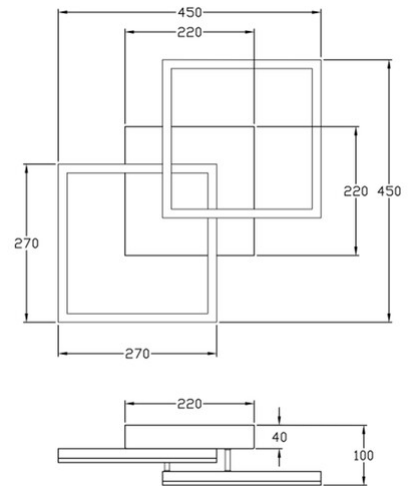

# Bard

Wall or ceiling mounting

<b>Code</b>	<b>3394-22-282</b>
<b>Type</b>	Ceiling lamp
<b>Designer</b>	S.T. Fabas Luce
<b>Eancode</b>	8019282507253
<b>Customs tariff</b>	94051190
<b>Color</b>	Anthracite
<b>Material</b>	Metal and methacrylate frame
<b>IP</b>	IP20
<b>IK</b>	05
<b>Insulation Class</b>	 CL1
<b>Smartluce</b>	 Compatible
<b>Item Dimensions</b>	450x450x100mm - 1.55kg
<b>Packaging Dimensions</b>	510x510x130mm - 2.25kg
<b>Light Source 1</b>	
<b>Light source</b>	LED Built-in
<b>Light Source Lumen</b>	3880 lm
<b>Color Temperature</b>	Warm white 3000K
<b>Energy Efficiency Class</b>	
<b>Electrical specifications 1</b>	
<b>Input Voltage</b>	230V AC 50Hz
<b>Total Absorbed Power</b>	39W
<b>Control System</b>	Phase cut dimmable