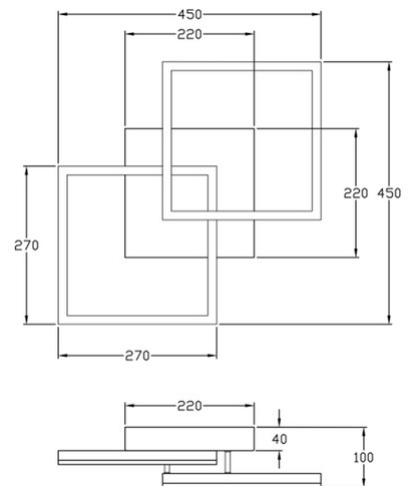

Bard

Wall or ceiling mounting

Code	3394-22-101-01
Type	Ceiling lamp
Designer	S.T. Fabas Luce
Eancode	8019282549130
Customs tariff	94051190
Color	Black
Material	Metal and methacrylate frame
IP	IP20
IK	05
Insulation Class	 CL1
Smartluce	 Integrated
Item Dimensions	450x450x100mm - 1.55kg
Packaging Dimensions	510x500x130mm - 2.07kg
Light Source 1	
Light source	LED Built-in
Light Source Lumen	3880 lm
Color Temperature	Warm white 3000K
Energy Efficiency Class	
Electrical specifications 1	
Input Voltage	230V AC 50Hz
Total Absorbed Power	39W
Control System	Phase cut dimmable