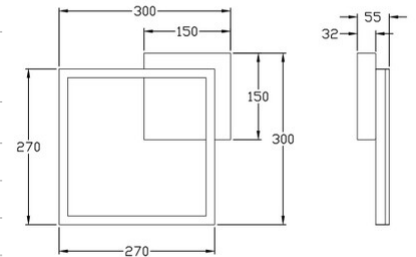

# Bard

Wall or ceiling mounting

<b>Code</b>	<b>3394-21-361</b>
<b>Type</b>	Ceiling lamp
<b>Designer</b>	S.T. Fabas Luce
<b>Eancode</b>	8019282546979
<b>Customs tariff</b>	94051190
<b>Color</b>	Corten
<b>Material</b>	Metal and methacrylate frame
<b>IP</b>	IP20
<b>IK</b>	05
<b>Insulation Class</b>	 CL1
<b>Smartluce</b>	 Compatible
<b>Item Dimensions</b>	300x300x55mm - 0.9kg
<b>Packaging Dimensions</b>	350x350x80mm - 1.1kg
<b>Light Source 1</b>	
<b>Light source</b>	LED Built-in
<b>Light Source Lumen</b>	2160 lm
<b>Color Temperature</b>	Warm white 3000K
<b>Energy Efficiency Class</b>	
<b>Electrical specifications 1</b>	
<b>Input Voltage</b>	230V AC 50Hz
<b>Total Absorbed Power</b>	22W
<b>Control System</b>	Phase cut dimmable