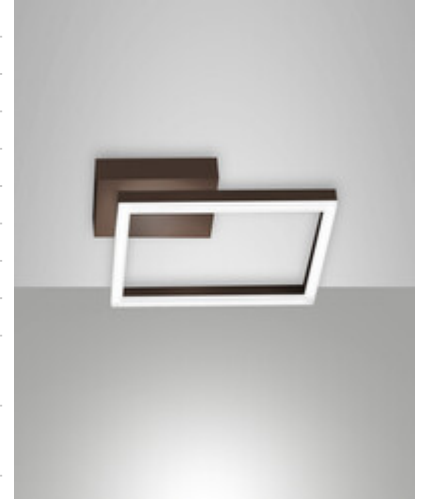

# Bard

Wall or ceiling mounting

<b>Code</b>	<b>3394-21-361</b>
<b>Type</b>	Ceiling lamp
<b>Designer</b>	S.T. Fabas Luce
<b>Eancode</b>	8019282546979
<b>Customs tariff</b>	94051190
<b>Color</b>	Corten
<b>Material</b>	Metal and methacrylate frame
<b>IP</b>	IP20
<b>IK</b>	05
<b>Insulation Class</b>	 CL1
<b>Smartluce</b>	 Compatible
<b>Item Dimensions</b>	300x300x55mm - 0.9kg
<b>Packaging Dimensions</b>	350x350x80mm - 1.1kg
<b>Light Source 1</b>	
<b>Light source</b>	LED Built-in
<b>Light Source Lumen</b>	2160 lm
<b>Color Temperature</b>	Warm white 3000K
<b>Energy Efficiency Class</b>	
<b>Electrical specifications 1</b>	
<b>Input Voltage</b>	230V AC 50Hz
<b>Total Absorbed Power</b>	22W
<b>Control System</b>	Phase cut dimmable