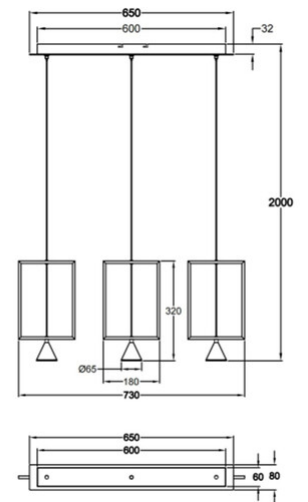

Sirio

Code	3390-49-102
Type	Suspension lamp
Designer	Variaforma
Eancode	8019282098331
Customs tariff	94051190
Color	White
Material	Metal frame
IP	IP20
Insulation Class	 CL1
Smartluce	 Compatible
Item Dimensions	730xMax 2000mm - 2.5kg
Packaging Dimensions	710x210x170mm - 3.1kg
	Light Source 1
Light source	LED 24W Included
Item Lumen	2260 lm
Color Temperature	Warm white 3000K
	Electrical specifications 1
Input Voltage	230V AC 50Hz
Control System	Phase cut dimmable