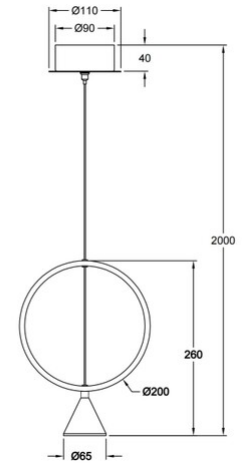

Sirio

Code	3388-40-102
Type	Suspension lamp
Designer	Variaforma
Eancode	8019282094791
Customs tariff	94051190
Color	White
Material	Metal and methacrylate frame
IP	IP20
Insulation Class	 CL1
Item Dimensions	Max 2000mm Ø200mm - 0.6kg
Packaging Dimensions	210x210x110mm - 0.8kg
Light Source 1	
Light source	LED 8W Included
Item Lumen	750 lm
Color Temperature	Warm white 3000K
Electrical specifications 1	
Input Voltage	230V AC 50Hz