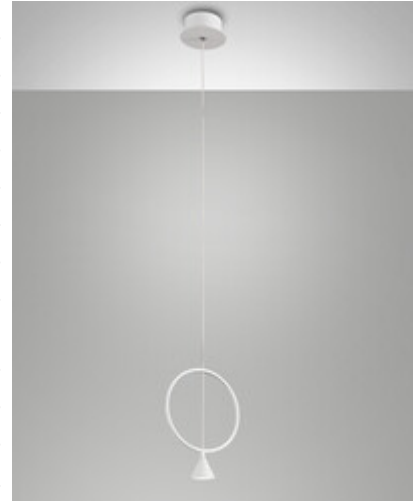

Sirio

Code	3388-40-102
Type	Suspension lamp
Designer	Variaforma
Eancode	8019282094791
Customs tariff	94051190
Color	White
Material	Metal and methacrylate frame
IP	IP20
Insulation Class	 CL1
Item Dimensions	Max 2000mm Ø200mm - 0.6kg
Packaging Dimensions	210x210x110mm - 0.8kg
Light Source 1	
Light source	LED 8W Included
Item Lumen	750 lm
Color Temperature	Warm white 3000K
Electrical specifications 1	
Input Voltage	230V AC 50Hz