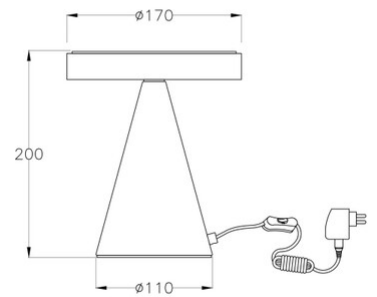

Neutra

Code	3386-34-102
Type	Table lamp
Designer	Variaforma
Eancode	8019282094647
Customs tariff	94052190
Color	White
Material	Metal and methacrylate frame
IP	IP20
Insulation Class	 CL2
Item Dimensions	200mm Ø170mm - 1.15kg
Packaging Dimensions	200x200x220mm - 1.2kg
Light Source 1	
Light source	LED Built-in
Power Pack Type	Touch dimmer
Light Source Lumen	750 lm
Color Temperature	Warm white 3000K
Energy Efficiency Class	
Electrical specifications 1	
Input Voltage	230V AC 50Hz
Total Absorbed Power	8W