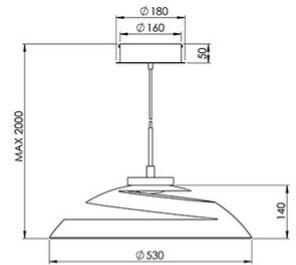

Aragon

Code	3357-42-102
Type	Suspension lamp
Designer	S.T. Fabas Luce
Eancode	8019282086321
Customs tariff	94051150
Color	White
Material	Metal frame and plate glass
IP	IP20
Insulation Class	 CL1
Smartluce	 Compatible
Item Dimensions	Max 2000mm Ø530mm - 4kg
Packaging Dimensions	660x660x300mm - 6.5kg
Light Source 1	
Light source	LED 18W Built-in
LED Characteristics	SMD
Light Source Lumen	1760 lm
Color Temperature	Warm white 3000K
Electrical specifications 1	
Input Voltage	230V AC 50Hz
Total Absorbed Power	18W
Control System	Phase cut dimmable