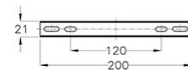

Momo

Code	3334-62-102
Type	Ceiling lamp
Designer	S.T. Fabas Luce
Eancode	8019282082569
Customs tariff	94051150
Color	White
Material	Metal frame and plate glass
IP	IP20
Insulation Class	 CL1
Item Dimensions	90mm Ø300mm - 1.2kg
Packaging Dimensions	350x350x120mm - 1.4kg
Light Source 1	
Light source	LED 12W Included
Item Lumen	1300 lm
Color Temperature	Natural white 4000 K
Electrical specifications 1	
Input Voltage	230V AC 50Hz