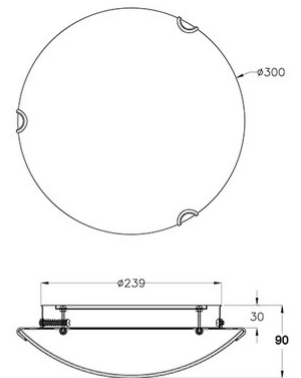

Momo

Code	3334-62-102
Type	Ceiling lamp
Designer	S.T. Fabas Luce
Eancode	8019282082569
Customs tariff	94051150
Color	White
Material	Metal frame and plate glass
IP	IP20
Insulation Class	 CL1
Item Dimensions	90mm Ø300mm - 1.2kg
Packaging Dimensions	350x350x120mm - 1.4kg
Light Source 1	
Light source	LED 12W Included
Item Lumen	1300 lm
Color Temperature	Natural white 4000 K
Electrical specifications 1	
Input Voltage	230V AC 50Hz