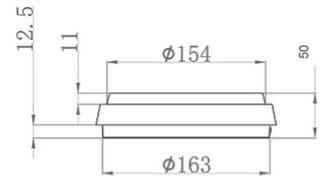

Olly

LED ceiling lamp particularly slim, with a height of only 50 mm. Aluminum structure. Thanks to its round shape and integrated opal diffuser, this lamp offers uniform, glare-free illumination. Ideal for balconies and terraces. Available in three sizes and two colors.

Code	3315-69-101
Type	Ceiling lamp
Designer	S.T. Fabas Luce
Eancode	8019282094487
Customs tariff	94051140
Color	Black
Material	Aluminum frame and polycarbonate
IP	IP54
IK	10
Insulation Class	 CL2
Operating ambient temperature	-10°C + 35°C
Years of warranty	3
Item Dimensions	50mm Ø180mm - 0.5kg
Packaging Dimensions	185x185x60mm - 0.6kg
	Light Source 1
Light source	LED Included
LED Characteristics	SMD
Light Source Lumen	1050 lm
Item Lumen	867 lm
Color Temperature	Warm white 3000K
Minimum CRI	>80
Energy Efficiency Class	 F
	Electrical specifications 1
Input Voltage	220/240V AC 50/60Hz
Total Absorbed Power	10W
Driver	Included