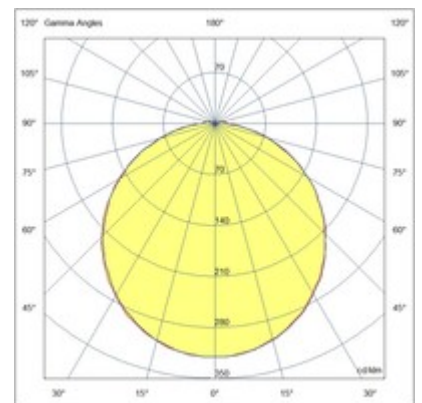

Olly

LED ceiling lamp particularly slim, with a height of only 50 mm. Aluminum structure. Thanks to its round shape and integrated opal diffuser, this lamp offers uniform, glare-free illumination. Ideal for balconies and terraces. Available in three sizes and two colors.

Code	3315-69-101
Type	Ceiling lamp
Designer	S.T. Fabas Luce
Eancode	8019282094487
Customs tariff	94051140
Color	Black
Material	Aluminum frame and polycarbonate
IP	IP54
IK	10
Insulation Class	 CL2
Operating ambient temperature	-10°C + 35°C
Years of warranty	3
Item Dimensions	50mm Ø180mm - 0.5kg
Packaging Dimensions	185x185x60mm - 0.6kg
	Light Source 1
Light source	LED Included
LED Characteristics	SMD
Light Source Lumen	1050 lm
Item Lumen	867 lm
Color Temperature	Warm white 3000K
Minimum CRI	>80
Energy Efficiency Class	 F
	Electrical specifications 1
Input Voltage	220/240V AC 50/60Hz
Total Absorbed Power	10W
Driver	Included