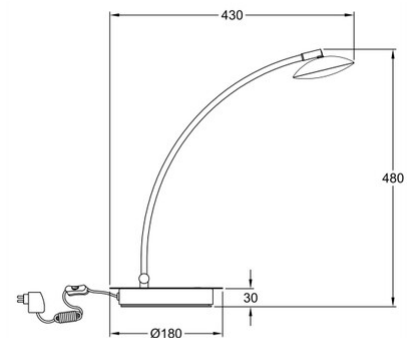

Hale

Code	3255-30-102
Type	Table lamp
Designer	S.T. Fabas Luce
Eancode	8019282067382
Customs tariff	94052190
Color	White
Material	Metal and methacrylate frame
IP	IP20
Insulation Class	
Item Dimensions	430x480mm Ø180mm - 2.47kg
Packaging Dimensions	230x230x565mm - 2.95kg
	Light Source 1
Light source	LED 8W Included
Power Pack Type	Touch dimmer
Item Lumen	750 lm
Color Temperature	Warm white 3000K
	Electrical specifications 1
Input Voltage	230V AC 50Hz