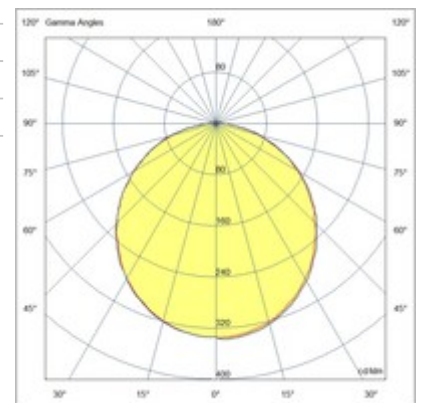

Oban LED

Outdoor LED ceiling lamp made entirely of opal polycarbonate. Square shape. Ideal for lighting, porches, terraces, balconies or other outdoor areas. Available in two sizes. Supplied with microwave motion sensor for automatic switching on and off.

Code	3205-61-102
Type	Ceiling lamp
Designer	S.T. Fabas Luce
Eancode	8019282060536
Customs tariff	94051140
Color	White
Material	Polycarbonate
IP	IP65
IK	10
Insulation Class	 CL2
Operating ambient temperature	-20°C +35°C
Years of warranty	5
Made In	Italy
Item Dimensions	240x240x95mm - 0,9kg
Packaging Dimensions	250x250x100mm - 1kg
	Light Source 1
Light source	LED Built-in
LED Characteristics	SMD
Light Source Lumen	1750 lm
Item Lumen	975 lm
Color Temperature	Warm white 3000K
Typical CRI	85
Energy Efficiency Class	
	Electrical specifications 1
Input Voltage	220/240V AC 50/60Hz
Total Absorbed Power	15W
Driver	Included