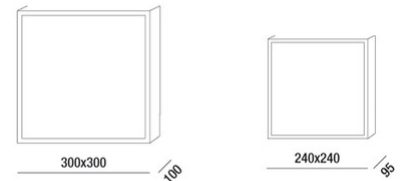

Oban LED

Outdoor LED ceiling lamp made entirely of opal polycarbonate. Square shape. Ideal for lighting, porches, terraces, balconies or other outdoor areas. Available in two sizes. Supplied with microwave motion sensor for automatic switching on and off.

Code	3205-61-102
Type	Ceiling lamp
Designer	S.T. Fabas Luce
Eancode	8019282060536
Customs tariff	94051140
Color	White
Material	Polycarbonate
IP	IP65
IK	10
Insulation Class	 CL2
Operating ambient temperature	-20°C +35°C
Years of warranty	5
Made In	Italy
Item Dimensions	240x240x95mm - 0,9kg
Packaging Dimensions	250x250x100mm - 1kg
	Light Source 1
Light source	LED Built-in
LED Characteristics	SMD
Light Source Lumen	1750 lm
Item Lumen	975 lm
Color Temperature	Warm white 3000K
Typical CRI	85
Energy Efficiency Class	
	Electrical specifications 1
Input Voltage	220/240V AC 50/60Hz
Total Absorbed Power	15W
Driver	Included