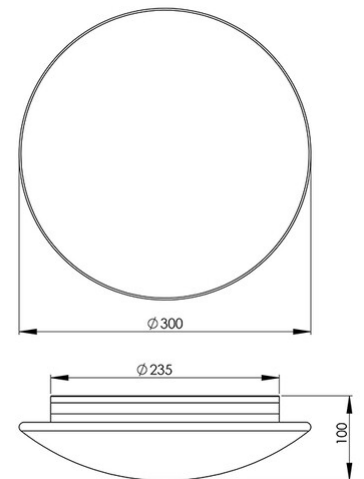

Pandora E27 IP44

Classic and elegant ceiling lamp with E27 lampholder. The structure of the base is made of white painted metal. The diffuser is made of opal blown glass with bayonet mounting. Ideal for bathrooms and fitness rooms. Bulb not supplied.

Code	2650-61-102
Type	Ceiling lamp
Designer	S.T. Fabas Luce
Eancode	8019282013372
Customs tariff	94051950
Color	White
Material	Metal frame and blown glass
IP	IP44
IK	03
Insulation Class	 CL2
Smartluce	 Compatible
Operating ambient temperature	-10°C + 45°C
Years of warranty	3
Item Dimensions	100mm Ø300mm - 1.39kg
Packaging Dimensions	360x360x140mm - 1.9kg
	Light Source 1
Light source	E27 1x 60W Not included
	Electrical specifications 1
Input Voltage	Max 250V AC