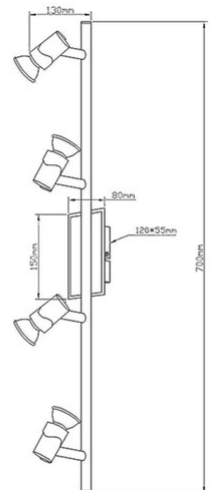

Alice

This family of spotlights with GU10 bulb socket offers a versatile solution for home lighting. Since the bulb is not supplied, the customer can choose the bulb with the most suitable optics and color temperature of the light.

Code	2554-80-178
Type	Spotlight
Designer	S.T. Fabas Luce
Eancode	8019282010746
Customs tariff	94051990
Color	Satined nickel
Material	Metal frame
IP	IP20
IK	08
Insulation Class	 CL1
Operating ambient temperature	+5°C + 35°C
Years of warranty	2
Item Dimensions	700x55mm - 0.81kg
Packaging Dimensions	705x150x85mm - 1.02kg
	Light Source 1
Light source	GU10 4x 15W Not included
	Electrical specifications 1
Input Voltage	Max 250V AC