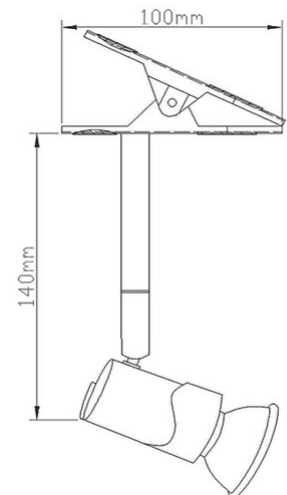

Alice

This family of spotlights with GU10 bulb socket offers a versatile solution for home lighting. Since the bulb is not supplied, the customer can choose the bulb with the most suitable optics and color temperature of the light. Supplied with cable length mm 1500.

Code	2554-27-178
Type	Spotlight
Designer	S.T. Fabas Luce
Eancode	8019282011729
Customs tariff	94051990
Color	Satined nickel
Material	Metal frame
IP	IP20
IK	08
Insulation Class	 CL2
Operating ambient temperature	+5°C + 35°C
Years of warranty	2
Item Dimensions	140x100x60mm - 0.38kg
Packaging Dimensions	190x110x60mm - 0.44kg
	Light Source 1
Light source	GU10 1x 15W Not included
Power Pack Type	With switch
	Electrical specifications 1
Input Voltage	Max 250V AC