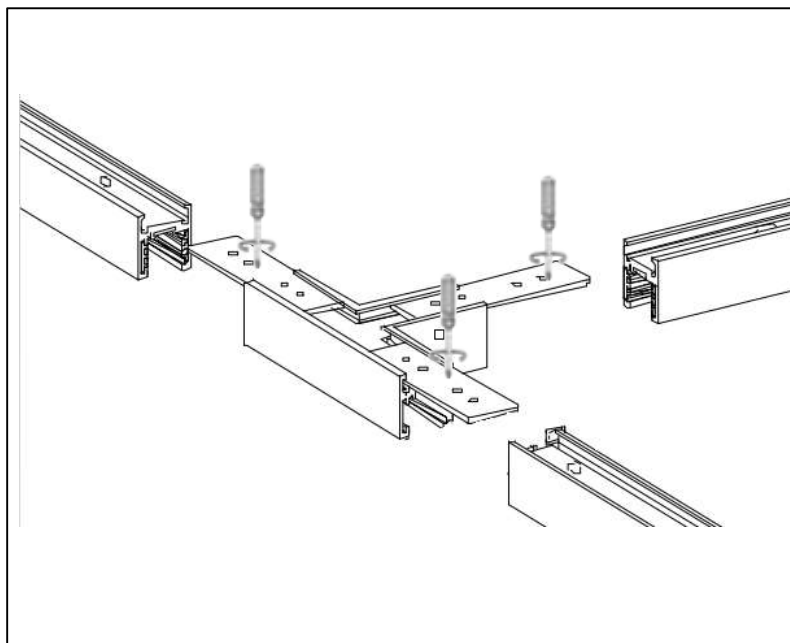

## ERMES

Giunto a "T" meccanico - H 27,4mm - Mechanical T joint - H 27,4mm  
Joint mécanique ed T - H 27,4mm - Mechanische T-verbinding - H 27,4mm

6525-05-101 Bianco - White - Blanc - Weiss - Blanco - Branco  
6525-06-101 Nero - Black - Noir - Schwarz - Negro - Preto

## HERMES

Giunto a "T" meccanico - H 27,4mm - Mechanical T joint - H 27,4mm  
Joint mécanique ed T - H 27,4mm - Mechanische T-verbinding - H 27,4mm

6525-05-101 Bianco - White - Blanc - Weiss - Blanco - Branco  
6525-06-101 Nero - Black - Noir - Schwarz - Negro - Preto