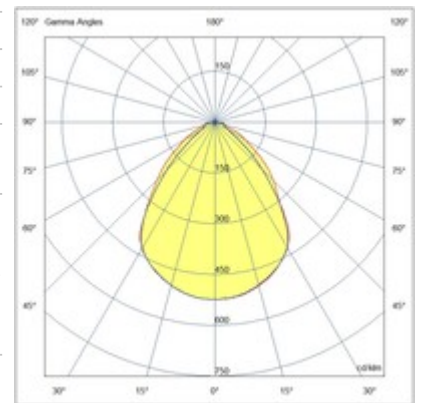

Artikelnummer	6524-46-001
Typ	Einbauleuchte
Designer	S.T. Fabas Luce
EAN	8019282574989
Zolltarif	94054239
Farbe	Weiß
Material	Metall / Opal prismatik Diffusor
IP	IP65
IK	04
Isolierklasse	 CL1
Operating ambient temperature	-20°C +45°C
Jahre Garantie	5
Artikelmaße	600x600x75mm - 4.8kg
Verpackungsmaße	640x640x80mm - 6kg

	Bestückung 1	Bestückung 2		
Bestückung	LED Eingebaut	LED Eingebaut	LED Eingebaut	LED Eingebaut
LED Merkmale	SMD	SMD	SMD	SMD
Lumen der Lichtquelle	9100 lm			
Lumen des Artikels	7011 lm	950 lm	2320 lm	302 lm
Farbtemperatur	naturweiss 4000 K	ROT	GRÜN	BLAU
Diffusor	Prismatisch	Prismatisch	Prismatisch	Prismatisch
Minimaler CRI	>90			
SDCM	3 STEP			
UGR	<19	<19	<19	<19
Energieklasse				

	Elektrische Spezifikationen 1	Elektrische Spezifikationen 2		
Eingangsspannung	220/240V 0-50/60Hz	220/240V 0-50/60Hz	220/240V 0-50/60Hz	220/240V 0-50/60Hz
Gesamtabsorbierte Leistung	65W	32W	32W	32W
Treiber	Inklusiv	Inklusiv	Inklusiv	Inklusiv
Leistungsfaktor	> 0.9	>0.9	>0.9	>0.9
Steuerungssystem	DMX	DMX	DMX	DMX
Netzteiltyp	Costant Voltage	Costant Voltage	Costant Voltage	Costant Voltage

CE