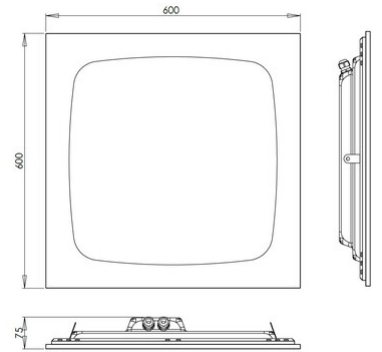

Artikelnummer	6524-46-001
Typ	Einbauleuchte
Designer	S.T. Fabas Luce
EAN	8019282574989
Zolltarif	94054239
Farbe	Weiß
Material	Metall / Opal prismatik Diffusor
IP	IP65
IK	04
Isolierklasse	 CL1
Operating ambient temperature	-20°C +45°C
Jahre Garantie	5
Artikelmaße	600x600x75mm - 4.8kg
Verpackungsmaße	640x640x80mm - 6kg

	Bestückung 1	Bestückung 2		
Bestückung	LED Eingebaut	LED Eingebaut	LED Eingebaut	LED Eingebaut
LED Merkmale	SMD	SMD	SMD	SMD
Lumen der Lichtquelle	9100 lm			
Lumen des Artikels	7011 lm	950 lm	2320 lm	302 lm
Farbtemperatur	naturweiss 4000 K	ROT	GRÜN	BLAU
Diffusor	Prismatisch	Prismatisch	Prismatisch	Prismatisch
Minimaler CRI	>90			
SDCM	3 STEP			
UGR	<19	<19	<19	<19
Energieklasse				

	Elektrische Spezifikationen 1	Elektrische Spezifikationen 2		
Eingangsspannung	220/240V 0-50/60Hz	220/240V 0-50/60Hz	220/240V 0-50/60Hz	220/240V 0-50/60Hz
Gesamtabsorbierte Leistung	65W	32W	32W	32W
Treiber	Inklusiv	Inklusiv	Inklusiv	Inklusiv
Leistungsfaktor	> 0.9	>0.9	>0.9	>0.9
Steuerungssystem	DMX	DMX	DMX	DMX
Netzteiltyp	Costant Voltage	Costant Voltage	Costant Voltage	Costant Voltage

CE